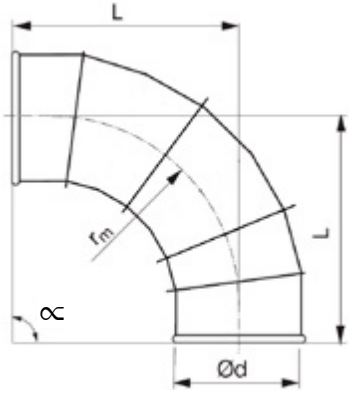

18

Description

Segmented elbow with a Transfer connection on each end.

Available diameters: 14" - 20"

$$r_m \approx 1.5 \times \text{Ød}$$

Order Example